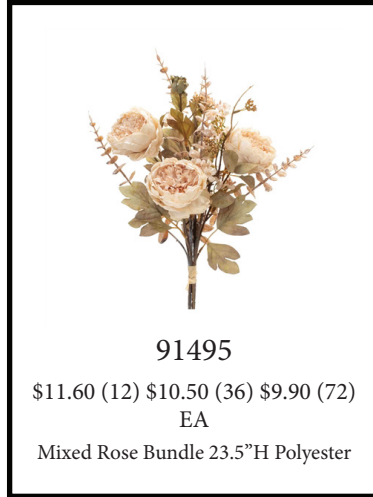

Find more at melroseintl.com